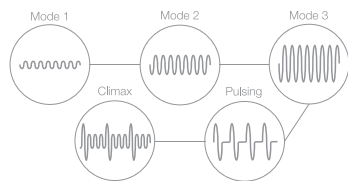

Using your bliss MINI VIBE

Insert 2 x AAA batteries into the battery house.
See +/- diagram on internal casing for correct placement.
Replace hard plastic base and press ON/OFF button to test.

Other Tips:
-Always use fully charged re-chargeable batteries or new batteries.

Vibration mode guide

One (1) Year Limited Warranty.
Leather protective pouch and batteries included.

To ensure the longevity of your bliss MINI VIBE please follow these simple guidelines:

Cleaning

Always clean your BLISS mini vibe thoroughly before and after each use. Wash the silicone body with warm water and antibacterial soap. Rinse with clean hot water and pat dry immediately with a lint-free cloth. Avoid submerging or getting water on or in the hard plastic base or around the ON/OFF button.
Never use massage oil, cream, lubricants or cleaners that contain alcohol, petrol or acetone.
Never use an abrasive brush or cleanser to clean the silicone body.

Storage

Place your BLISS mini vibe in the protective leather pouch for best storage. Store in a dry, dust-free place and away from toys made from other materials. Avoid leaving your vibe in direct sunlight and never expose to extreme heat. Remove batteries after use and store separately.

*Tip –pouch ideal for safe and discreet storage when traveling.

Safety

To ensure the longevity of this product please read the user manual in full before use. Do not discard these instructions. OPHORIA™ fine bedroom toys have been carefully engineered for both performance and safety.

Please follow basic safety precautions including the following:

- -Do not place product base into or store in water or liquid.
- -Do not insert batteries into housing if damp or wet.
- -Do not insert batteries if any corrosion present.
- -Do not use product if it is not working correctly.
- -Do not use if vibrating motor or outer silicone sleeve has been damaged.
- -Do not dispose of either the product or batteries in a fire.
- -Do not use in conjunction with other products unless recommended by OPHORIA™.
- -Do not leave unattended on any surface while it is operating.
- -Do not use product on swollen or inflamed areas or broken skin.
- -Do not use on sensitive skin areas or areas of poor circulation.
- -Do not use for treatment of muscle pain or as a substitute for medical attention.
- -Not recommended for use while pregnant.
- -Do not use product when sleeping.

If you have concerns regarding your health, consult your doctor before using this product.

OPHORIA™ products are intended for adults only. Use product(s) at your own risk. OPHORIA™ assumes no responsibility or liability for the use or misuse of this product.

Product may be changed for improvements without notice.

Product Specifications